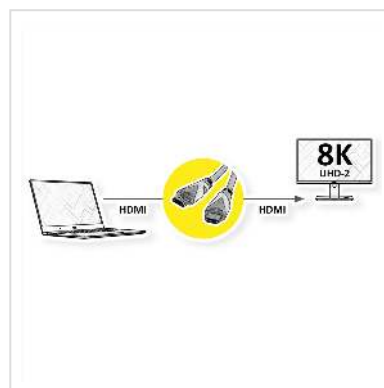

# ROLINE GREEN ATC HDMI 8K (7680 x 4320) Ultra HD Cable + Ethernet, M/M, black, 2 m

<b>Product No.</b>	11.44.6011
<b>Manufacturer</b>	ROLINE GREEN
<b>Manufacturer No.</b>	11.44.6011
<b>EAN (single piece)</b>	7630049621732

**High quality HDMI cable with HDMI connectors for optimal transmission of digital UHD signals at data rates up to 35.8 Gbit/s. For transfer of films in digital cinema quality with up to 8k at 60Hz.**

- HDMI Ethernet Channel - Adds high-speed networking to an HDMI link, allowing users to take full advantage of their IP-enabled devices without a separate ethernet cable
- Audio Return Channel - Allows a HDMI-connected TV with a built-in tuner to send audio data "upstream" to a surround audio system, eliminating the need for a separate audio cable
- 3D - Defines input/output protocols for major 3D video formats
- 8k support - Enables video resolutions up to 4320p @60Hz far beyond 1080p, supporting next-generation displays
- Cable with HDMI male connector on both sides
- High quality cable with golden metal connector and shell for better shielding
- Gold plated contacts for higher durability

### Technical specifications

Manufacturer	ROLINE GREEN
Product group	Cable
Product type	HDMI Ultra HD with Ethernet Cable
Colour	black
Length	2 m
Transfer quality	HDMI Ultra High Speed (HDMI 2.1)
Max. resolution	7680 x 4320 @60Hz (8K, UHD-2)
side 1 connector	HDMI 19 Male
side 2 connector	HDMI 19 Male
Side 1 Connector Type	HDMI Type A
Side 1 Connector Gender	Male
Side 2 Connector Type	HDMI Type A
Side 2 Connector Gender	Male
Area of application	External
Cable shielding	Double screened
Material (external cable mantle)	TPE
Cable LSOH	halogen-free
Technical particularity	HDMI 8K Ultra HD with Ethernet
Weight	93 g
Height of packaging (single piece)	20 mm
Width of packaging (single piece)	130 mm