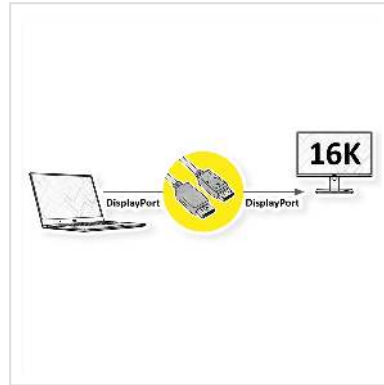

ROLINE GREEN DisplayPort Cable, v2.1, 16K@60Hz, 80Gbps, UHBR20, DP-DP, M/M, black, 3 m

| | |
|---------------------------|---------------|
| Product No. | 11.44.6027 |
| Manufacturer | ROLINE GREEN |
| Manufacturer No. | 11.44.6027 |
| EAN (single piece) | 7630049640962 |

ROLINE GREEN DisplayPort 2.1 Cable to connect an Ultrabook, Notebook/Laptop or PC to a monitor, TV or projector - for screen transmissions in excellent quality with resolutions of up to 16K (15360 x 8640) @60Hz.

- DisplayPort is a universal connection standard for the transmission of picture and sound signals, widely known and appreciated in computer, industry and modern house wiring. Applications include mainly the connection of monitors or projectors to computers, notebooks/laptops, ultrabooks, NUCs and similar devices.
- The connector requires less space than VGA or DVI and is therefore more suitable for portable devices for two connectors on a graphics card (on one slot plate).
- DisplayPort v2.1 supports Display Stream Compression 1.2a (DSC), Forward Error Correction and the HDR10 standard.
- DP v2.1 can reach a maximum resolution of 16K (15360 x 8640) @60Hz.
- The practical plug design prevents the cable from slipping out of the DisplayPort socket and guarantees a stable audio and video transmission.
- Compliant DP v2.1 (max. 15360 x 8640 @60Hz)