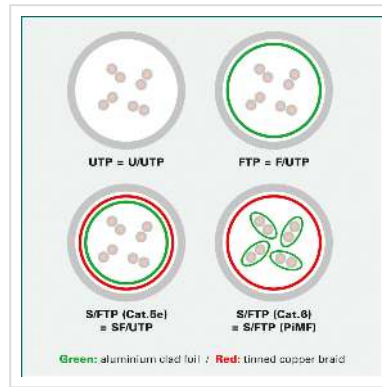

ROLINE GREEN U/FTP DataCenter Patch Cord Cat.6A (Class EA), LSOH, slim, grey, 0.15 m

Product No. 21.44.3300
Manufacturer ROLINE GREEN
Manufacturer No. 21.44.3300
EAN (single piece) 7630049624245

Category 6a twisted-pair patch cable with shielded RJ-45 connectors on both sides. Particularly thin and flexible cable with individual pairs of wires in aluminium-laminated foil for use in confined spaces, such as in data centres.

- Durable thanks to moulded-on kink protection
- Suitable as patch cable in patch panels or as device connection cable and intended for use in the LAN
- Contact assignment: 1:1 according to EIA/TIA568, 8 cores
- Structure: 8 cores stranded wire, pairs shielded with alu-laminated foil

ROLINE GREEN products are marked only with a paper tag and build with halogen-free TPE material, without plastic bags and without plastic cable straps for use in eco-friendly environments.

Technical specifications

Manufacturer	ROLINE GREEN
Product group	Twisted Pair Cable
Product type	FTP Patch Cord

Colour	grey
Length	0.15 m
Scope of delivery	Cable without plastic bag, only marked with a paper label
Shield type	FTP
Transfer quality	Cat6A / Class EA
Quantity of wires	8
Conductor type	Wire
Crossed	no
Slim cable	yes
Colour (Spout)	grey
Cable LSOH	yes
Material (external cable mantle)	LSOH-TPE
Side 1 Connector Type	RJ-45
Side 1 Connector Gender	Male
Side 2 Connector Type	RJ-45
Side 2 Connector Gender	Male
Connector Type RJ45	Standard
Operating temperature min.	-10 °C
Operating temperature max.	60 °C
Weight	8.6 g
Height of packaging (single piece)	20 mm
Width of packaging (single piece)	20 mm
Depth of packaging (single piece)	20 mm