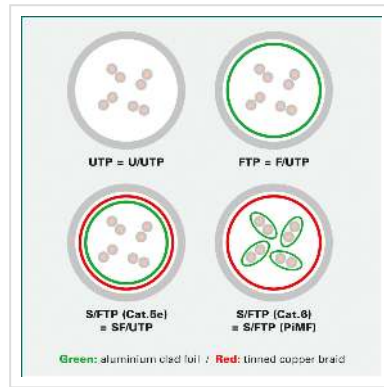

ROLINE GREEN U/FTP DataCenter Patch Cord Cat.6A (Class EA), LSOH, slim, grey, 1.5 m

Product No. 21.44.3304
Manufacturer ROLINE GREEN
Manufacturer No. 21.44.3304
EAN (single piece) 7630049624283

Category 6a twisted-pair patch cable with shielded RJ-45 connectors on both sides. Particularly thin and flexible cable with individual pairs of wires in aluminium-laminated foil for use in confined spaces, such as in data centres.

- Durable thanks to moulded-on kink protection
- Suitable as patch cable in patch panels or as device connection cable and intended for use in the LAN
- Contact assignment: 1:1 according to EIA/TIA568, 8 cores
- Structure: 8 cores stranded wire, pairs shielded with alu-laminated foil

ROLINE GREEN products are marked only with a paper tag and build with halogen-free TPE material, without plastic bags and without plastic cable straps for use in eco-friendly environments.

Technical specifications

Manufacturer	ROLINE GREEN
Product group	Twisted Pair Cable
Product type	FTP Patch Cord

Colour	grey
Length	1.5 m
Scope of delivery	Cable without plastic bag, only marked with a paper label
Shield type	FTP
Transfer quality	Cat6A / Class EA
Quantity of wires	8
Conductor type	Wire
Crossed	no
Slim cable	yes
Colour (Spout)	grey
Cable LSOH	yes
Material (external cable mantle)	LSOH-TPE
Side 1 Connector Type	RJ-45
Side 1 Connector Gender	Male
Side 2 Connector Type	RJ-45
Side 2 Connector Gender	Male
Connector Type RJ45	Standard
Operating temperature min.	-10 °C
Operating temperature max.	60 °C
Weight	28.1 g
Height of packaging (single piece)	20 mm
Width of packaging (single piece)	100 mm
Depth of packaging (single piece)	100 mm