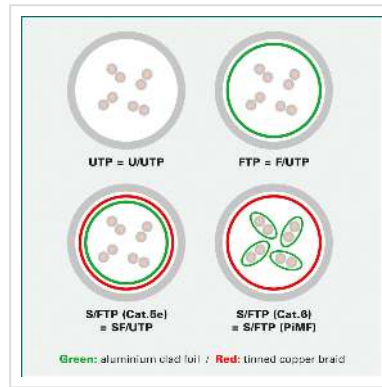

ROLINE GREEN U/FTP DataCenter Patch Cord Cat.6A (Class EA), LSOH, slim, grey, 2 m

Product No. 21.44.3305
Manufacturer ROLINE GREEN
Manufacturer No. 21.44.3305
EAN (single piece) 7630049624290

Category 6a twisted-pair patch cable with shielded RJ-45 connectors on both sides. Particularly thin and flexible cable with individual pairs of wires in aluminium-laminated foil for use in confined spaces, such as in data centres.

- Durable thanks to moulded-on kink protection
- Suitable as patch cable in patch panels or as device connection cable and intended for use in the LAN
- Contact assignment: 1:1 according to EIA/TIA568, 8 cores
- Structure: 8 cores stranded wire, pairs shielded with alu-laminated foil

ROLINE GREEN products are marked only with a paper tag and build with halogen-free TPE material, without plastic bags and without plastic cable straps for use in eco-friendly environments.

Technical specifications

Manufacturer	ROLINE GREEN
Product group	Twisted Pair Cable
Product type	FTP Patch Cord

Colour	grey
Length	2 m
Scope of delivery	Cable without plastic bag, only marked with a paper label
Shield type	FTP
Transfer quality	Cat6A / Class EA
Quantity of wires	8
Conductor type	Wire
Crossed	no
Slim cable	yes
Colour (Spout)	grey
Cable LSOH	yes
Material (external cable mantle)	LSOH-TPE
Side 1 Connector Type	RJ-45
Side 1 Connector Gender	Male
Side 2 Connector Type	RJ-45
Side 2 Connector Gender	Male
Connector Type RJ45	Standard
Operating temperature min.	-10 °C
Operating temperature max.	60 °C
Weight	34.4 g
Height of packaging (single piece)	20 mm
Width of packaging (single piece)	100 mm
Depth of packaging (single piece)	100 mm