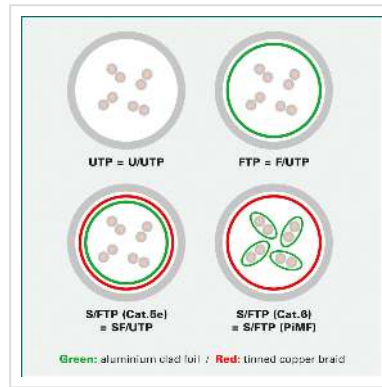

ROLINE GREEN U/FTP DataCenter Patch Cord Cat.6A (Class EA), LSOH, slim, grey, 5 m

Product No. 21.44.3307
Manufacturer ROLINE GREEN
Manufacturer No. 21.44.3307
EAN (single piece) 7630049624313

Category 6a twisted-pair patch cable with shielded RJ-45 connectors on both sides. Particularly thin and flexible cable with individual pairs of wires in aluminium-laminated foil for use in confined spaces, such as in data centres.

- Durable thanks to moulded-on kink protection
- Suitable as patch cable in patch panels or as device connection cable and intended for use in the LAN
- Contact assignment: 1:1 according to EIA/TIA568, 8 cores
- Structure: 8 cores stranded wire, pairs shielded with alu-laminated foil

ROLINE GREEN products are marked only with a paper tag and build with halogen-free TPE material, without plastic bags and without plastic cable straps for use in eco-friendly environments.

Technical specifications

Manufacturer	ROLINE GREEN
Product group	Twisted Pair Cable
Product type	FTP Patch Cord

Colour	grey
Length	5 m
Scope of delivery	Cable without plastic bag, only marked with a paper label
Shield type	FTP
Transfer quality	Cat6A / Class EA
Quantity of wires	8
Conductor type	Wire
Crossed	no
Slim cable	yes
Colour (Spout)	grey
Cable LSOH	yes
Material (external cable mantle)	LSOH-TPE
Side 1 Connector Type	RJ-45
Side 1 Connector Gender	Male
Side 2 Connector Type	RJ-45
Side 2 Connector Gender	Male
Connector Type RJ45	Standard
Operating temperature min.	-10 °C
Operating temperature max.	60 °C
Weight	77.1 g
Height of packaging (single piece)	30 mm
Width of packaging (single piece)	100 mm
Depth of packaging (single piece)	100 mm