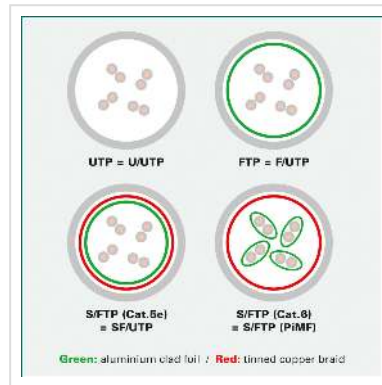

ROLINE GREEN U/FTP DataCenter Patch Cord Cat.6A (Class EA), LSOH, slim, red, 3 m

Product No. 21.44.3316
Manufacturer ROLINE GREEN
Manufacturer No. 21.44.3316
EAN (single piece) 7630049624382

Category 6a twisted-pair patch cable with shielded RJ-45 connectors on both sides. Particularly thin and flexible cable with individual pairs of wires in aluminium-laminated foil for use in confined spaces, such as in data centres.

- Durable thanks to moulded-on kink protection
- Suitable as patch cable in patch panels or as device connection cable and intended for use in the LAN
- Contact assignment: 1:1 according to EIA/TIA568, 8 cores
- Structure: 8 cores stranded wire, pairs shielded with alu-laminated foil

ROLINE GREEN products are marked only with a paper tag and build with halogen-free TPE material, without plastic bags and without plastic cable straps for use in eco-friendly environments.

Technical specifications

Manufacturer	ROLINE GREEN
Product group	Twisted Pair Cable
Product type	FTP Patch Cord

Colour	red
Length	3 m
Scope of delivery	Cable without plastic bag, only marked with a paper label
Shield type	FTP
Transfer quality	Cat6A / Class EA
Quantity of wires	8
Conductor type	Wire
Crossed	no
Slim cable	yes
Colour (Spout)	red
Cable LSOH	yes
Material (external cable mantle)	LSOH-TPE
Side 1 Connector Type	RJ-45
Side 1 Connector Gender	Male
Side 2 Connector Type	RJ-45
Side 2 Connector Gender	Male
Connector Type RJ45	Standard
Operating temperature min.	-10 °C
Operating temperature max.	60 °C
Weight	49.9 g
Height of packaging (single piece)	20 mm
Width of packaging (single piece)	140 mm
Depth of packaging (single piece)	140 mm