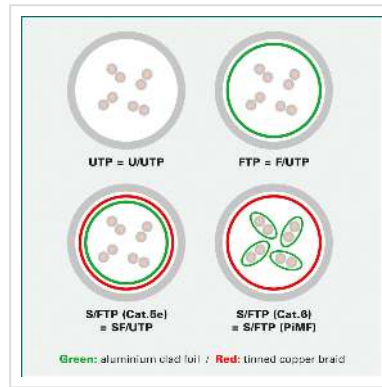

ROLINE GREEN U/FTP DataCenter Patch Cord Cat.6A (Class EA), LSOH, slim, yellow, 1 m

Product No. 21.44.3323
Manufacturer ROLINE GREEN
Manufacturer No. 21.44.3323
EAN (single piece) 7630049624436

Category 6a twisted-pair patch cable with shielded RJ-45 connectors on both sides. Particularly thin and flexible cable with individual pairs of wires in aluminium-laminated foil for use in confined spaces, such as in data centres.

- Durable thanks to moulded-on kink protection
- Suitable as patch cable in patch panels or as device connection cable and intended for use in the LAN
- Contact assignment: 1:1 according to EIA/TIA568, 8 cores
- Structure: 8 cores stranded wire, pairs shielded with alu-laminated foil

ROLINE GREEN products are marked only with a paper tag and build with halogen-free TPE material, without plastic bags and without plastic cable straps for use in eco-friendly environments.

Technical specifications

Manufacturer	ROLINE GREEN
Product group	Twisted Pair Cable
Product type	FTP Patch Cord

Colour	yellow
Length	1 m
Scope of delivery	Cable without plastic bag, only marked with a paper label
Shield type	FTP
Transfer quality	Cat6A / Class EA
Quantity of wires	8
Conductor type	Wire
Crossed	no
Slim cable	yes
Colour (Spout)	yellow
Cable LSOH	yes
Material (external cable mantle)	LSOH-TPE
Side 1 Connector Type	RJ-45
Side 1 Connector Gender	Male
Side 2 Connector Type	RJ-45
Side 2 Connector Gender	Male
Connector Type RJ45	Standard
Operating temperature min.	-10 °C
Operating temperature max.	60 °C
Weight	20.6 g
Height of packaging (single piece)	20 mm
Width of packaging (single piece)	100 mm
Depth of packaging (single piece)	100 mm