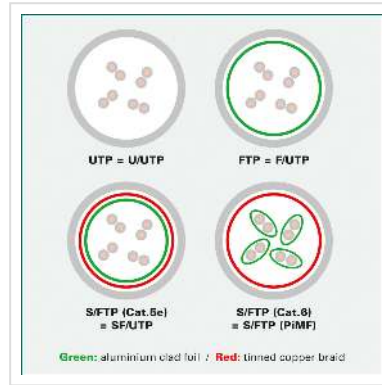

ROLINE GREEN U/FTP DataCenter Patch Cord Cat.6A (Class EA), LSOH, slim, green, 5 m

Product No. 21.44.3337
Manufacturer ROLINE GREEN
Manufacturer No. 21.44.3337
EAN (single piece) 7630049624559

Category 6a twisted-pair patch cable with shielded RJ-45 connectors on both sides. Particularly thin and flexible cable with individual pairs of wires in aluminium-laminated foil for use in confined spaces, such as in data centres.

- Durable thanks to moulded-on kink protection
- Suitable as patch cable in patch panels or as device connection cable and intended for use in the LAN
- Contact assignment: 1:1 according to EIA/TIA568, 8 cores
- Structure: 8 cores stranded wire, pairs shielded with alu-laminated foil

ROLINE GREEN products are marked only with a paper tag and build with halogen-free TPE material, without plastic bags and without plastic cable straps for use in eco-friendly environments.

Technical specifications

Manufacturer	ROLINE GREEN
Product group	Twisted Pair Cable
Product type	FTP Patch Cord

Colour	green
Length	5 m
Scope of delivery	Cable without plastic bag, only marked with a paper label
Shield type	FTP
Transfer quality	Cat6A / Class EA
Quantity of wires	8
Conductor type	Wire
Crossed	no
Slim cable	yes
Colour (Spout)	green
Cable LSOH	yes
Material (external cable mantle)	LSOH-TPE
Side 1 Connector Type	RJ-45
Side 1 Connector Gender	Male
Side 2 Connector Type	RJ-45
Side 2 Connector Gender	Male
Connector Type RJ45	Standard
Operating temperature min.	-10 °C
Operating temperature max.	60 °C
Weight	76.5 g
Height of packaging (single piece)	30 mm
Width of packaging (single piece)	100 mm
Depth of packaging (single piece)	100 mm